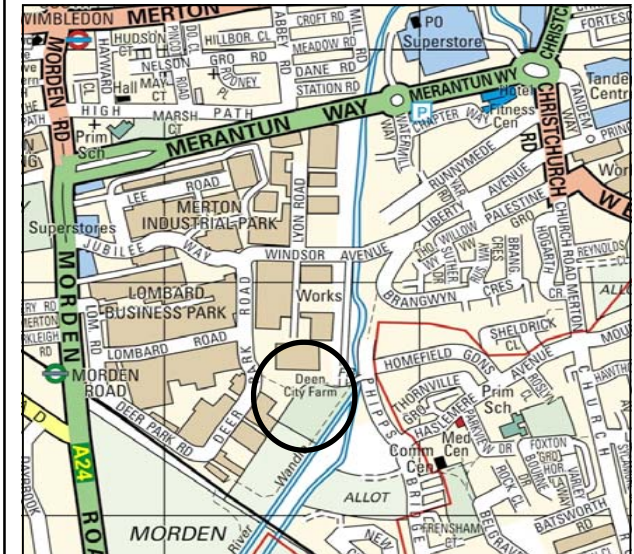

How To Get to Deen City Farm

Information is available in detail in the leaflet "How to get to Deen City Farm" which can be downloaded from our website or sent to you by post or email.

Colliers Wood and South Wimbledon on the Northern Line are within walking distance. It will take you about 20 minutes from either tube station.

Use either the 93 or 200 bus which join Wimbledon to Putney and Mitcham respectively. The 200 bus takes you to within a few minutes walk of the Farm. The 93 bus leaves a 10 minute walk to the Farm.

Use Morden Road or Phipps Bridge stops. It's a 10 minute walk from either.

There is access to Windsor Avenue from either Liberty Avenue or Jubilee Way. Our visitors car park is accessible during opening hours. Note. There is a width restriction from the Jubilee Way direction. Coaches are able park and turn in the turning circle in our car park.