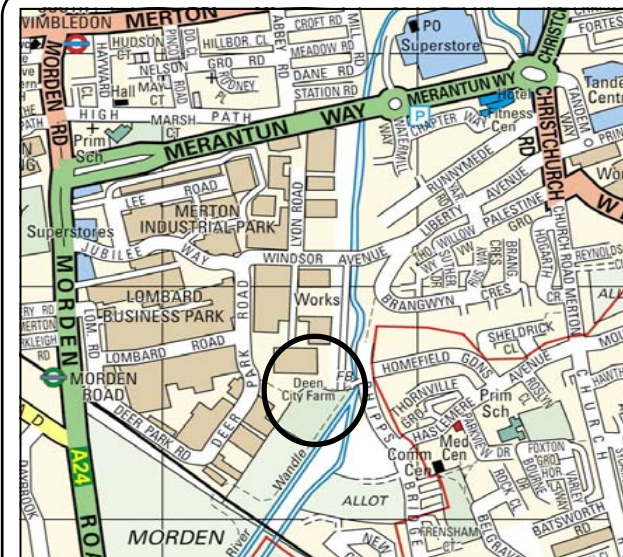

### Toddler Group (Every Wednesday)

Age range: 6 months to 2yrs  
Cost: £2.50 / session Time: 10.15am to 12pm

Enjoy a coffee and a chat with others who have toddlers to look after: mums, dads, carers all welcome. Note: We cannot *always* guarantee a place as entrance is on a first come first served basis.

### How To Get to Deen City Farm

Information is available in detail in the leaflet "How to get to Deen City Farm" which can be downloaded from our website or sent to you by post or email.

Colliers Wood and South Wimbledon on the Northern Line are within walking distance. It will take you about 20 minutes from either tube station.